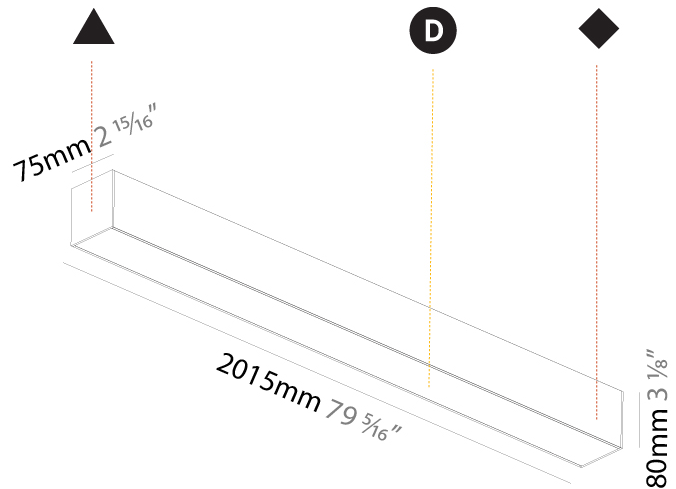

1. To build a product code in our configurator select the specify button on the base model # product page
2. To build a manual product code on this datasheet choose from the options listed below in blue font and add the suffix to the base model #

GENERAL

Series: Idaho
Subseries: Idaho 75
Brand: Prolicht
Division: Architectural
Mounting Type: Surface
Mounting Location: Wall / Ceiling
Subcategory: Profile

PHYSICAL

Shape: Rectangle
Length (mm): 2015
Length (in): 79 5/16
Width (mm): 75
Width (in): 2 15/16
Height (mm): 80
Height (in): 3 1/8
Light Distribution: Direct
Weight (kg): 7.047
Weight (lbs): 15.50
Diffuser: PMMA - Opal or Micro-Prism
Fixture Finish: ANA / SSR / BKV / CWI / CRY / HAB / MSR / UFT / ITA / RUA / OGR / FTG / MYG / RWR / LOD / PUS / FRO / FUP / KIA / POP / BLS / SPG / MEY / GOH / GUM / CHC / COM / ABZ / JAG / OBR / MOS / ROR
Fixture Material: Aluminum

ELECTRICAL

Lamp Type: LED (Zhaga Standard)
Input Wattage (W): 35
Total Output Wattage (W): 28 / 22.4 (3500K)
Dimming: Non-Dimming / Phase Dimming (120Vac only) / 0-10V Dimming
Driver Included: Yes
Driver Location: Integrated
Driver Type: Constant Current - 120 / 277Vac
Driver Class: Class 2
Input Voltage (V): 120 - 277
Constant Current (MA): 350 / 700 (3500K)

LED

Color Temperature (°K): 3000 / 3500 / 4000
Max. Delivered Lumen (lm): 3310 / 3430 / 3500
CRI: >80 CRI
Lamp Life (hrs): 50000

OPTICAL

RATINGS AND CERTIFICATIONS

Certified By: Certified for North American Standards
IP rating: IP20