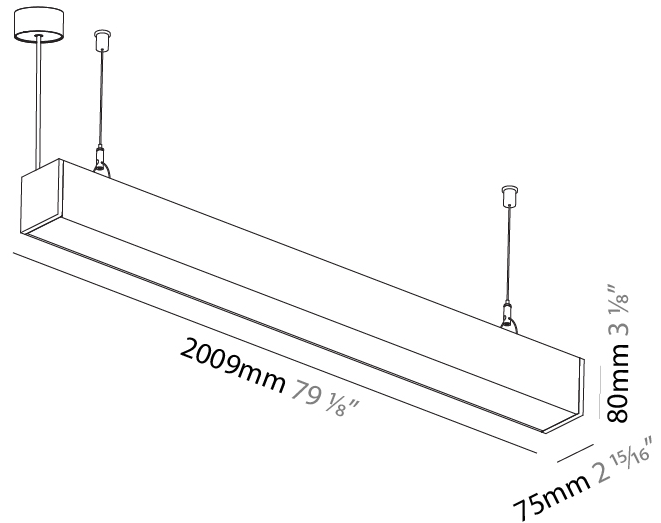

OPTICAL

RATINGS AND CERTIFICATIONS

Certified By: Certified for North American Standards
IP rating: IP20