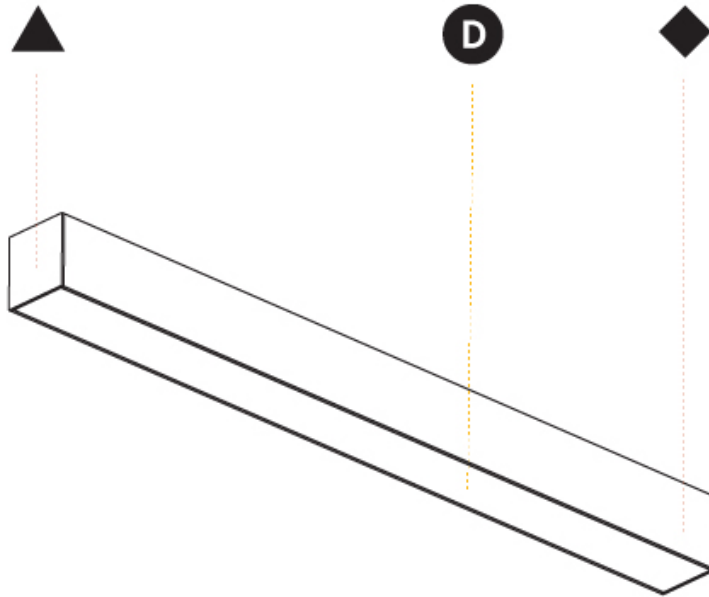

IDAHO 75 SURFACE

A3D141-

PROJECT	_____
TYPE	_____
SPECIFIER	_____
QUANTITY	_____
DATE	_____